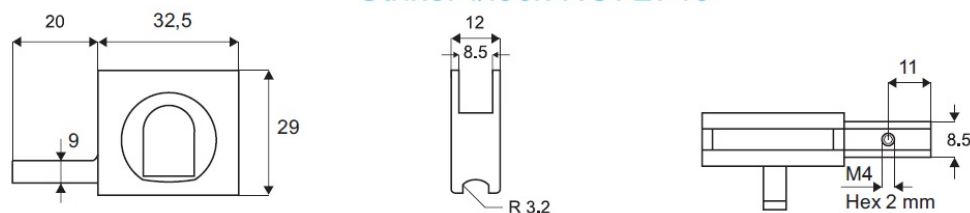

Striker f/lock NO. 2740